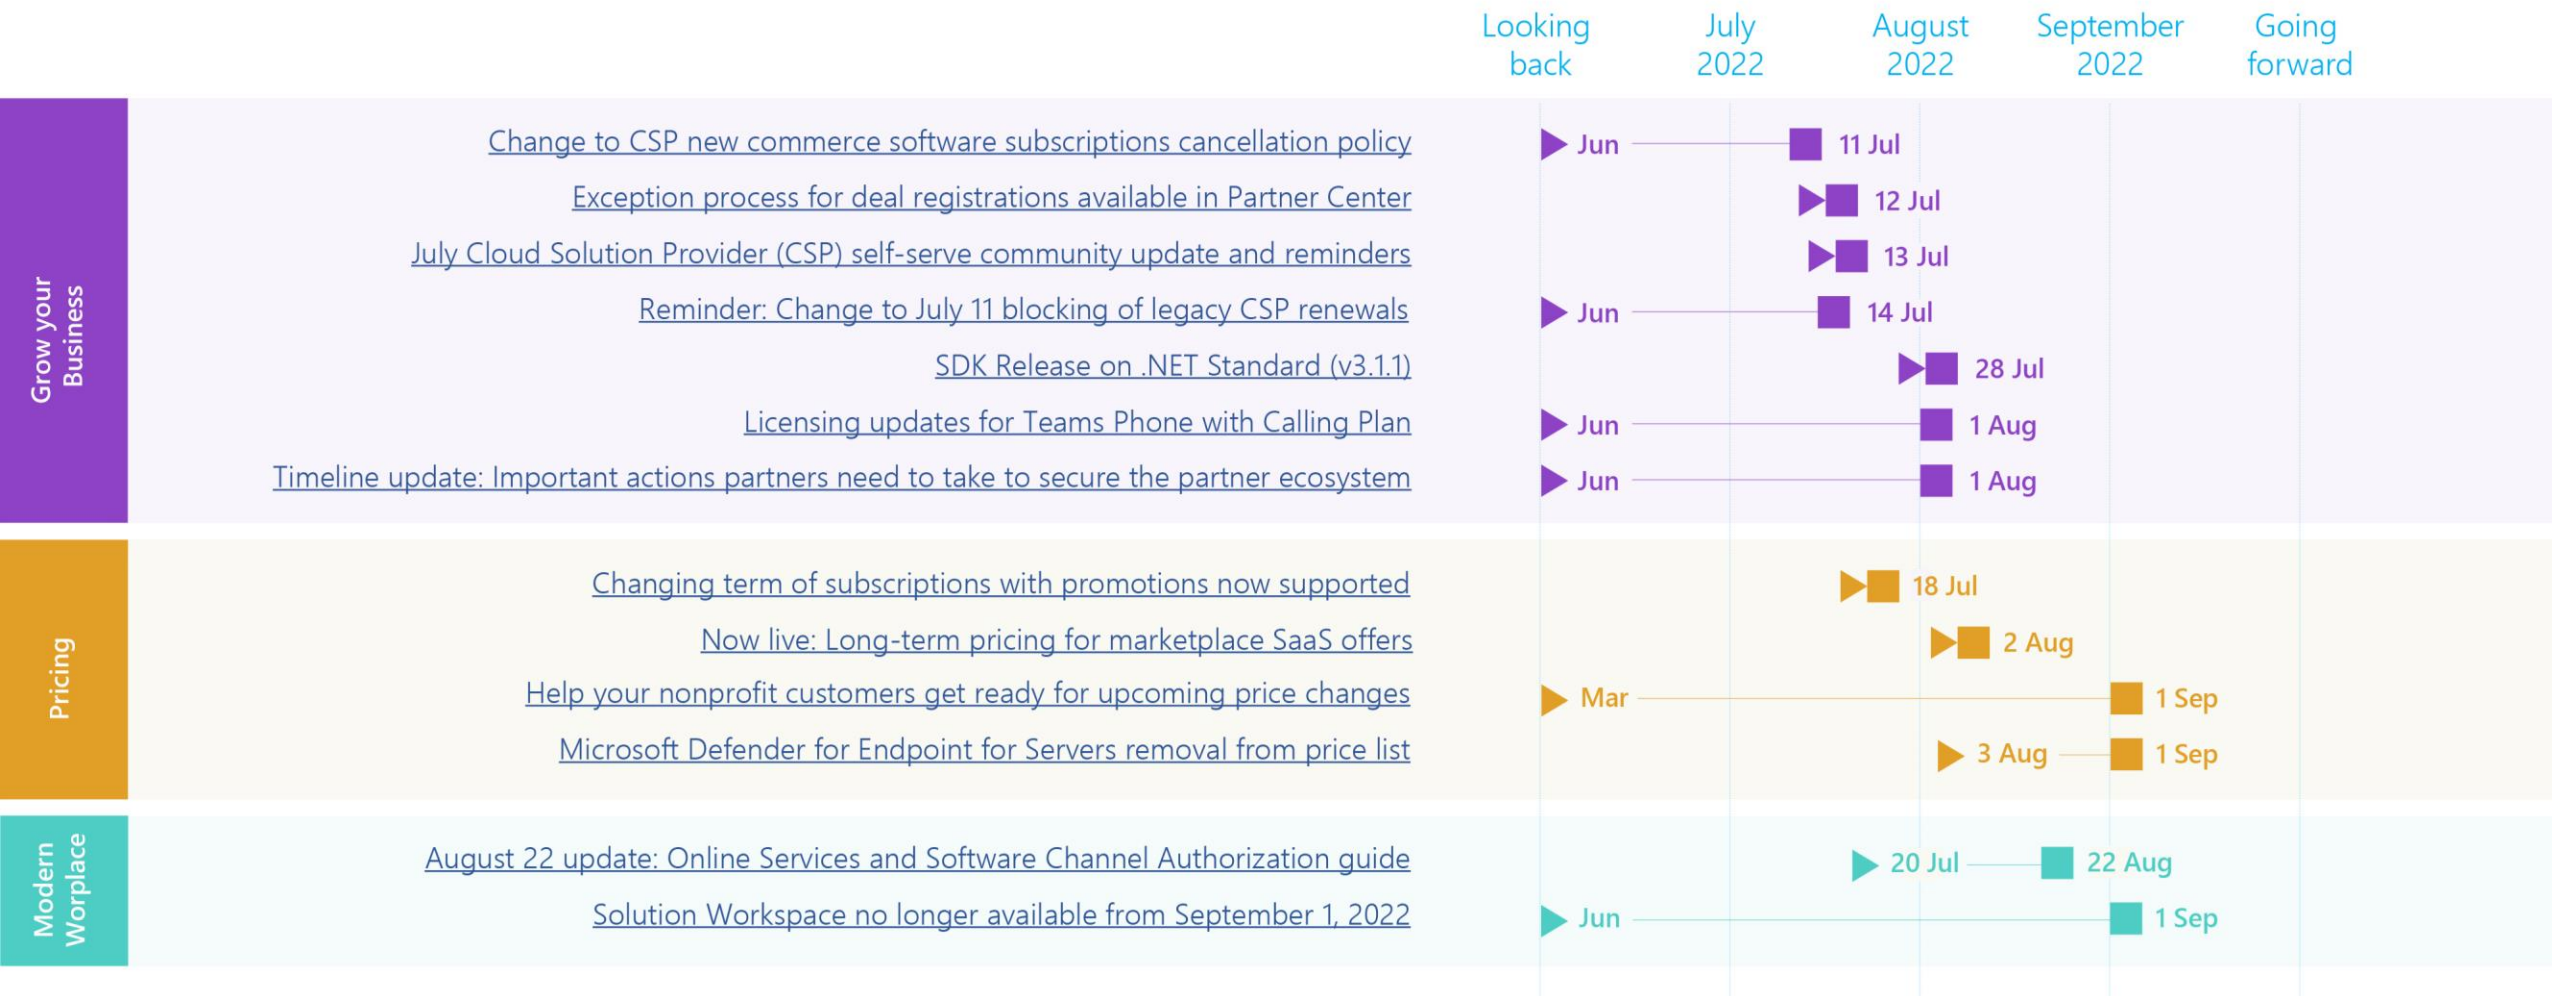

#### [August 2022 Global Promo Readiness Guide](#)

The Global Promo Readiness Guide collates recent and upcoming promotions available to partners and customers.

#### [Partner Center announcements](#)

Learn about important Partner Center updates.

Visit the [Operations Readiness resource gallery](#) for all changes affecting your volume licensing business.

# Cloud Solution Provider | Upcoming changes

## Navigating the Calendar View

If you want to know more about a launch, simply click the title and you'll automatically be redirected to learn more.

▶ Partner Announcement
■ Launch Date
◆ Enforcement Date (if different)